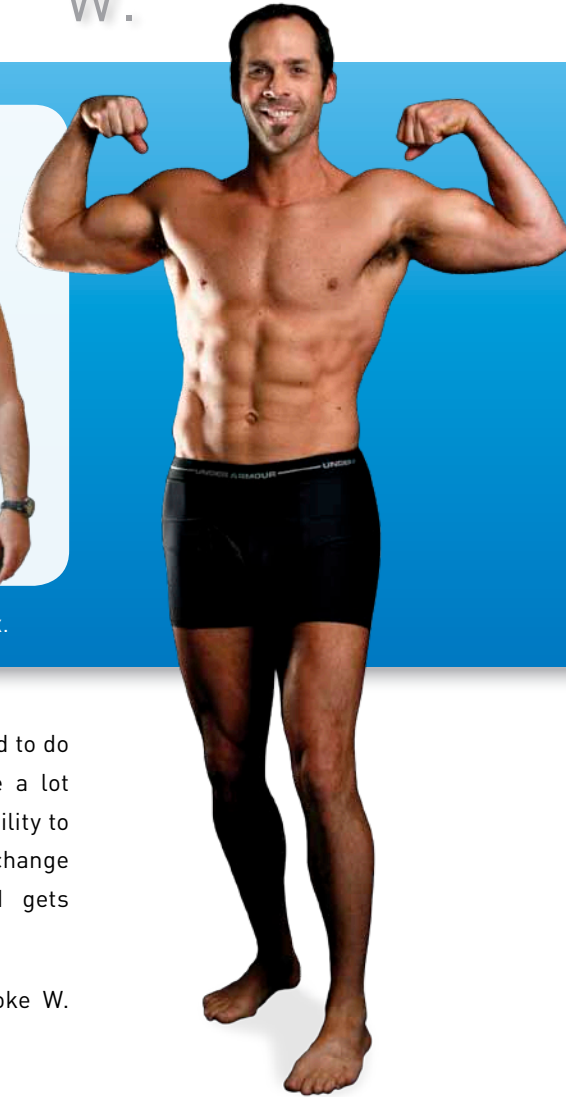

P90X Performance

P90X® PEAK PERFORMANCE PROTEIN BARS

Take your protein to go. Maximize performance with 18 to 20 grams of protein per bar. 12 bars per box of Café Mocha, Peanut Butter, or new and improved Wildberry Yogurt, now with a creamy berries'n'yogurt flavor and 20 grams of protein!

Retail Price	$23.95
Club Price	$21.56
Coach Price	$17.96

P90X® PEAK HEALTH FORMULA

Complete, high-potency multivitamin helps to boost strength and energy, and maximize cell repair.* 30-day supply.

Retail Price	$42.95
Club Price	$38.66
Coach Price	$32.21

P90X® RESULTS AND RECOVERY FORMULA

Refuel. Reenergize. Speed up muscle repair. Ideal carbs-to-protein ratio taken within an hour of working out can increase your body's ability to recover.*

30-day supply—Tub.	30-day supply—Packets.
Retail Price $43.95	Retail Price $45.95
Club Price $39.56	Club Price $41.36
Coach Price $32.96	Coach Price $34.46

*These statements have not been evaluated by the Food and Drug Administration. Products not intended to diagnose, treat, cure, or prevent any disease. Consult with a healthcare professional if pregnant, breast feeding, providing to a child, or if you have any other unique or special needs. Keep out of reach of children.

C o k e W.

“At 252 lbs., I knew I had to do something. Now I have a lot more energy and the ability to give more. When you change your body, your mind gets changed as well.”

—Coke W.

TEAM BEACHBODY®