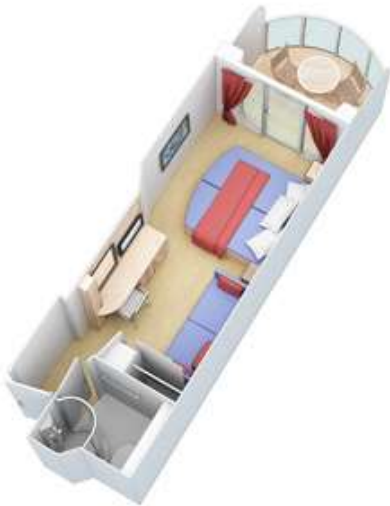

BOARDWALK/CENTRAL PARK VIEW WITH BALCONY - $1,550 (Quarterly Payment of $387.50 less Cruise Dollars Earned)

Two twin beds that convert to a Royal King, measuring 72.5 inches wide by 82 inches long, boardwalk view balcony, sitting area, and a private bathroom.
(182 sq. ft., balcony 47 sq. ft.)

---

*Staterooms may vary slightly from the drawings and photos